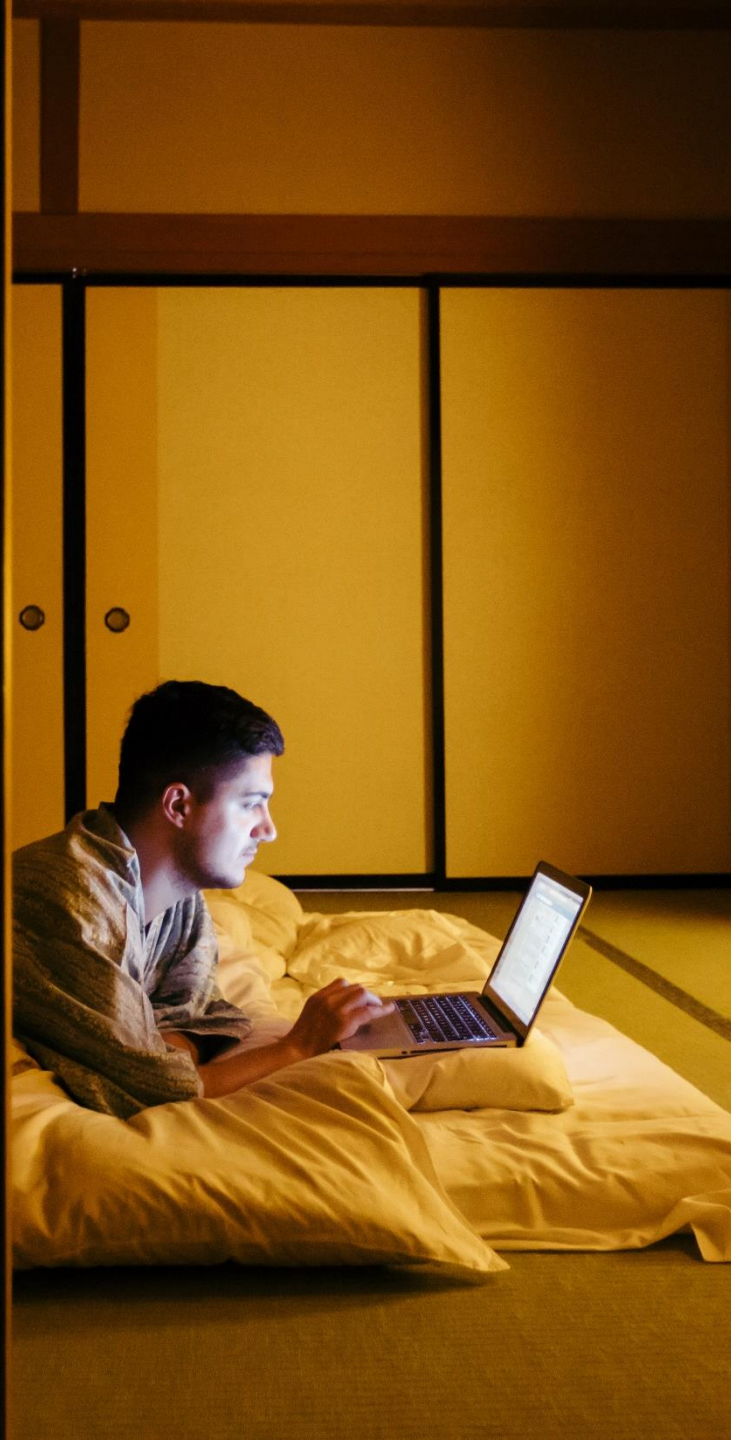

A person wearing a red coat is standing next to a vintage suitcase. The person's hand is resting on the suitcase. The suitcase is light-colored with dark brown leather straps and corners. The word "DĚKUJI!" is written in white, bold, sans-serif capital letters across the center of the image. The background is dark and out of focus. There are white L-shaped graphic elements in the corners of the image.